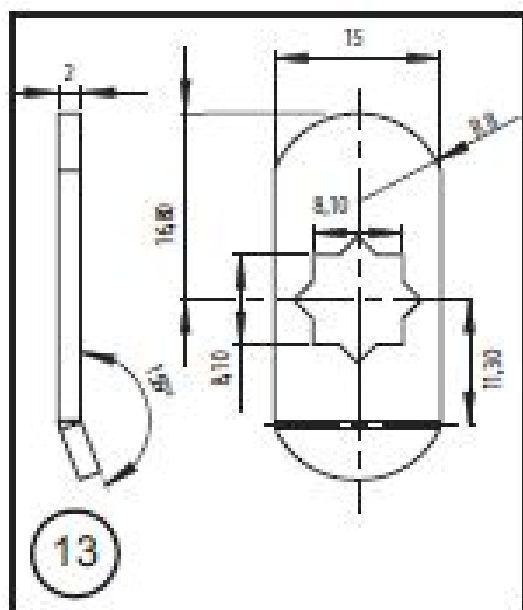

## PRODUCT SHEET

**Description:**

Cam No. 13 For 1900 Series, Cranked 2mm, 16,5mm C/E

**Item number:**

14.04.253-0

Units	Box	Carton	HS Code	Barcode
Pcs.	0		8301600090	
				5704866040815

**SISO A/S**

Mileparken 11  
DK-2740 Skovlunde  
Denmark  
VAT: DK 24786013